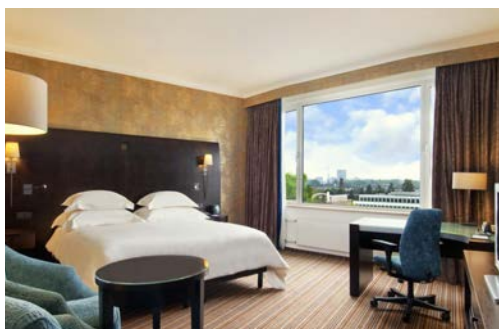

STANDARD ROOM

SINGLE USE 295.⁷⁴ €
DOUBLE USE 316.⁹⁴ €

Rates per room, per night, including breakfast and taxes.

HILTON AMSTERDAM

★★★★★ Apollolaan 138, 1077 BG Amsterdam

Discover the Hilton Amsterdam hotel, famous for John Lennon and Yoko Ono's 1969 'bed-in for peace' and Hilton's first hotel in the Netherlands. This iconic hotel was famously built on the baseline of Plan Zuid, a district designed by prominent architect Berlage. This district is home to the the Amsterdam School of Architecture and contains boutiques, designer shops and couture houses, in addition to being within walking distance of world-renowned Museum Square.

TIME TO CONGRESS CENTER

28 MIN WALKING | **15 MIN** PUBLIC | **5 MIN** TAXI