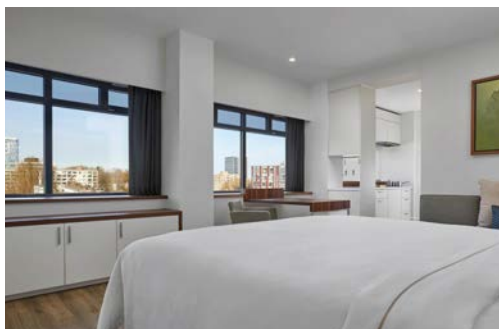

STANDARD ROOM

SINGLE USE 232.¹⁴ €
DOUBLE USE 242.⁷⁴ €

Rates per room, per night, including breakfast and taxes.

ELEMENT AMSTERDAM

★★★★★ Arent Janszoon Ernststraat 577, 1082 LD Amsterdam

The Element Amsterdam is a 4 star hotel located 15 minutes away from the city centre and close to the RAI Exhibition and Convention Centre. Every guestroom is equipped with a kitchenette and the bathrooms welcome visitors you with a spa-inspired rainshower.

TIME TO CONGRESS CENTER

25 MIN WALKING | **25 MIN** PUBLIC | **6 MIN** TAXI