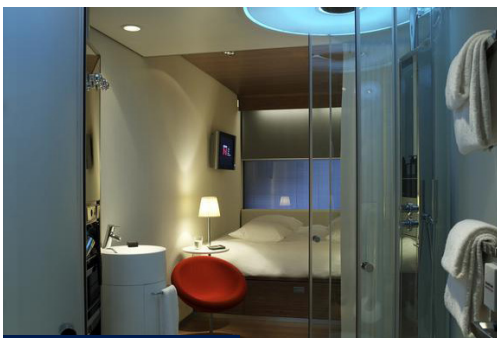

STANDARD ROOM

SINGLE USE 220.⁴³ €

DOUBLE USE 235.²¹ €

Rates per room, per night, including breakfast and taxes.

CITIZENM AMSTERDAM

★★★★★ Pr. Irenestraat 30, 1077 WX Amsterdam

This unique hotel offers modern rooms with mood lighting. Here designer chic meets capsule-hotel, though with ample space, classier fittings and a hipper atmosphere than you'd expect. Each of the rooms features a different ambiance suitable for working, relaxing or meeting with friends.

TIME TO CONGRESS CENTER

14 MIN WALKING | 12 MIN PUBLIC | 7 MIN TAXI